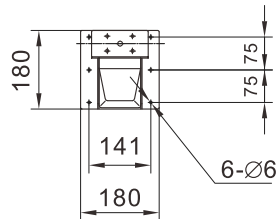

Data sheet

ETVJC35VT TV Lift

Data sheet

ETVJC35VT TV Lift

Features

- In applications ranging from 25" to 60" TV
- Can set different height and select running
- Control mode: Handset and remote control

Control box

Remote control

Technical specifications

Type	ETVJC35VT-650	ETVJC35VT-1000
Max load capacity(N)		600
Static load(N)		700
Input voltage(VAC)		110-240
Load speed(mm/s)		25
Min height(mm)	570	810
Max height(mm)	1220	1810
Color	Black	
Duty cycle	2 minutes continues use followed by 18 minutes not in use	
IP grade	IP20	
Ambient temperature	+5°C~+40°C	
Certification	CE/UL	
Packaging	670*310*250	900*310*235
Weight	16.5Kg	21Kg

Dimension

ETVJC35VT-650

ETVJC35VT-1000