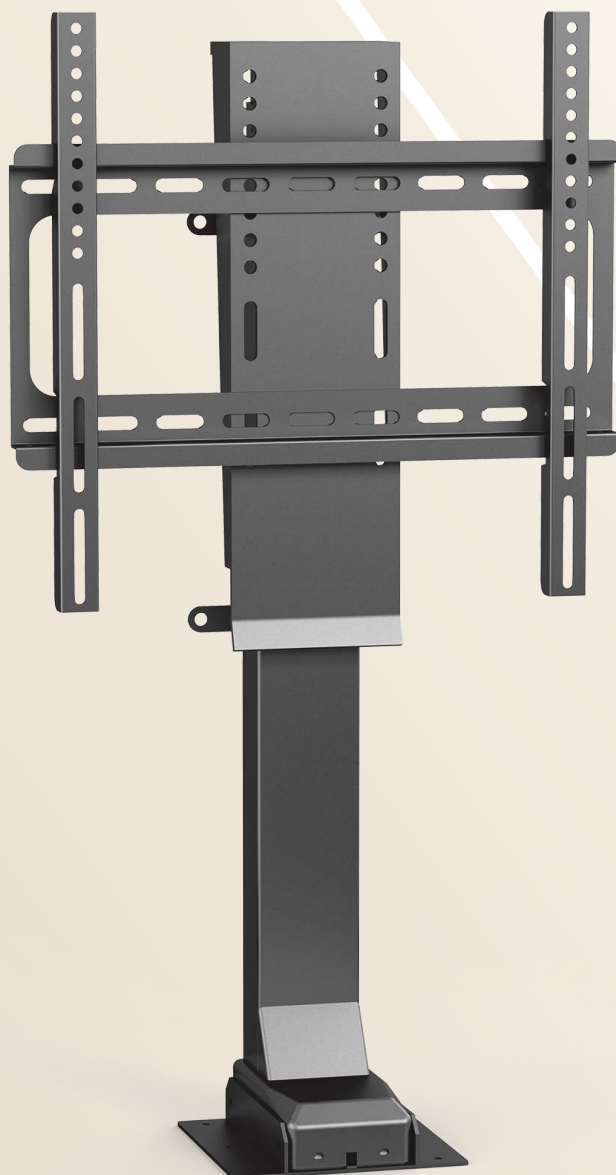

Data sheet

ETVJC35VT TV Lift

Data sheet

ETVJC35VT TV Lift

Features

- In applications ranging from 25" to 60" TV
- Can set different height and select running
- Control mode: Handset and remote control

Control box

Remote control

Technical specifications

Type	ETVJC35VT-650	ETVJC35VT-1000
Max load capacity(N)		600
Static load(N)		700
Input voltage(VAC)		110-240
Load speed(mm/s)		25
Min height(mm)	570	810
Max height(mm)	1220	1810
Color	Black	
Duty cycle	2 minutes continues use followed by 18 minutes not in use	
IP grade	IP20	
Ambient temperature	+5°C~+40°C	
Certification	CE/UL	
Packaging	670*310*250	900*310*235
Weight	16.5Kg	21Kg

Dimension

ETVJC35VT-650

ETVJC35VT-1000