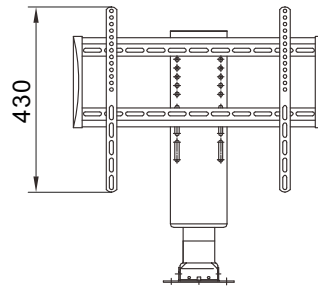

Data sheet

ETVJC35VT TV Lift

Data sheet

ETVJC35VT TV Lift

Features

- In applications ranging from 25" to 60" TV
- Can set different height and select running
- Control mode: Handset and remote control

Control box

Remote control

Technical specifications

Type	ETVJC35VT-650	ETVJC35VT-1000
Max load capacity(N)		600
Static load(N)		700
Input voltage(VAC)		110-240
Load speed(mm/s)		25
Min height(mm)	570	810
Max height(mm)	1220	1810
Color	Black	
Duty cycle	2 minutes continues use followed by 18 minutes not in use	
IP grade	IP20	
Ambient temperature	+5°C~+40°C	
Certification	CE/UL	
Packaging	670*310*250	900*310*235
Weight	16.5Kg	21Kg

Dimension

ETVJC35VT-650

ETVJC35VT-1000