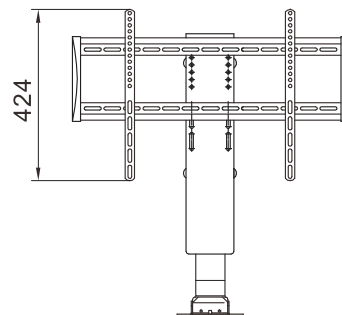

Data sheet

ETVJC35VT TV Lift

Data sheet

ETVJC35VT TV Lift

Features

- In applications ranging from 25" to 60" TV
- Can set different height and select running
- Control mode: Handset and remote control

Control box

Remote control

Technical specifications

Type	ETVJC35VT-650	ETVJC35VT-1000
Max load capacity(N)		600
Static load(N)		700
Input voltage(VAC)		110-240
Load speed(mm/s)		25
Min height(mm)	570	810
Max height(mm)	1220	1810
Color	Black	
Duty cycle	2 minutes continues use followed by 18 minutes not in use	
IP grade	IP20	
Ambient temperature	+5°C~+40°C	
Certification	CE/UL	
Packaging	670*310*250	900*310*235
Weight	16.5Kg	21Kg

Dimension

ETVJC35VT-650

ETVJC35VT-1000