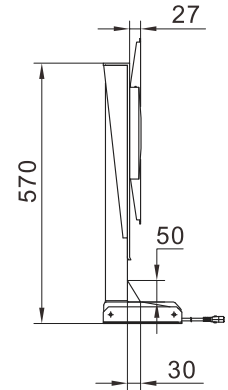

Data sheet

ETVJC35VT TV Lift

Data sheet

ETVJC35VT TV Lift

Features

- In applications ranging from 25" to 60" TV
- Can set different height and select running
- Control mode: Handset and remote control

Control box

Remote control

Technical specifications

Type	ETVJC35VT-650	ETVJC35VT-1000
Max load capacity(N)		600
Static load(N)		700
Input voltage(VAC)		110-240
Load speed(mm/s)		25
Min height(mm)	570	810
Max height(mm)	1220	1810
Color	Black	
Duty cycle	2 minutes continues use followed by 18 minutes not in use	
IP grade	IP20	
Ambient temperature	+5°C~+40°C	
Certification	CE/UL	
Packaging	670*310*250	900*310*235
Weight	16.5Kg	21Kg

Dimension

ETVJC35VT-650

ETVJC35VT-1000