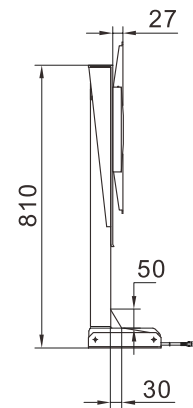

Data sheet

ETVJC35VT TV Lift

Data sheet

ETVJC35VT TV Lift

Features

- In applications ranging from 25" to 60" TV
- Can set different height and select running
- Control mode: Handset and remote control

Control box

Remote control

Technical specifications

Type	ETVJC35VT-650	ETVJC35VT-1000
Max load capacity(N)		600
Static load(N)		700
Input voltage(VAC)		110-240
Load speed(mm/s)		25
Min height(mm)	570	810
Max height(mm)	1220	1810
Color	Black	
Duty cycle	2 minutes continues use followed by 18 minutes not in use	
IP grade	IP20	
Ambient temperature	+5°C~+40°C	
Certification	CE/UL	
Packaging	670*310*250	900*310*235
Weight	16.5Kg	21Kg

Dimension

ETVJC35VT-650

ETVJC35VT-1000