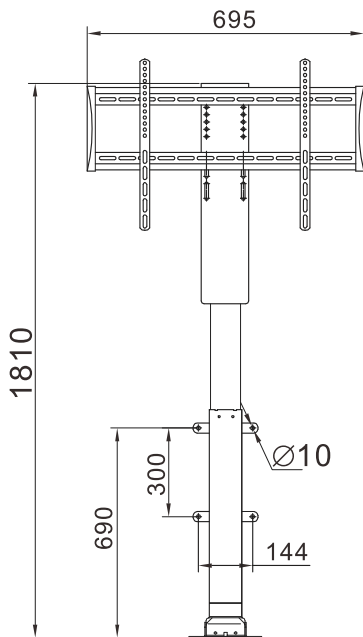

Data sheet

ETVJC35VT TV Lift

Data sheet

ETVJC35VT TV Lift

Features

- In applications ranging from 25" to 60" TV
- Can set different height and select running
- Control mode: Handset and remote control

Control box

Remote control

Technical specifications

Type	ETVJC35VT-650	ETVJC35VT-1000
Max load capacity(N)		600
Static load(N)		700
Input voltage(VAC)		110-240
Load speed(mm/s)		25
Min height(mm)	570	810
Max height(mm)	1220	1810
Color	Black	
Duty cycle	2 minutes continues use followed by 18 minutes not in use	
IP grade	IP20	
Ambient temperature	+5°C~+40°C	
Certification	CE/UL	
Packaging	670*310*250	900*310*235
Weight	16.5Kg	21Kg

Dimension

ETVJC35VT-650

ETVJC35VT-1000