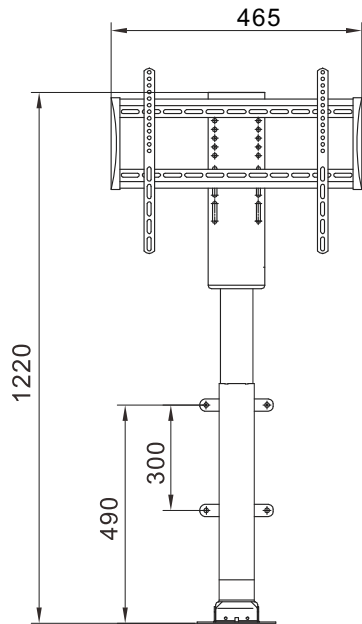

Data sheet

ETVJC35VT TV Lift

Data sheet

ETVJC35VT TV Lift

Features

- In applications ranging from 25" to 60" TV
- Can set different height and select running
- Control mode: Handset and remote control

Control box

Remote control

Technical specifications

Type	ETVJC35VT-650	ETVJC35VT-1000
Max load capacity(N)		600
Static load(N)		700
Input voltage(VAC)		110-240
Load speed(mm/s)		25
Min height(mm)	570	810
Max height(mm)	1220	1810
Color	Black	
Duty cycle	2 minutes continues use followed by 18 minutes not in use	
IP grade	IP20	
Ambient temperature	+5°C~+40°C	
Certification	CE/UL	
Packaging	670*310*250	900*310*235
Weight	16.5Kg	21Kg

Dimension

ETVJC35VT-650

ETVJC35VT-1000