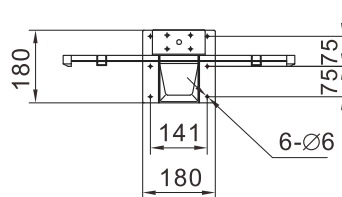

Data sheet

ETVJC35VT TV Lift

Data sheet

ETVJC35VT TV Lift

Features

- In applications ranging from 25" to 60" TV
- Can set different height and select running
- Control mode: Handset and remote control

Control box

Remote control

Technical specifications

Type	ETVJC35VT-650	ETVJC35VT-1000
Max load capacity(N)		600
Static load(N)		700
Input voltage(VAC)		110-240
Load speed(mm/s)		25
Min height(mm)	570	810
Max height(mm)	1220	1810
Color	Black	
Duty cycle	2 minutes continues use followed by 18 minutes not in use	
IP grade	IP20	
Ambient temperature	+5°C~+40°C	
Certification	CE/UL	
Packaging	670*310*250	900*310*235
Weight	16.5Kg	21Kg

Dimension

ETVJC35VT-650

ETVJC35VT-1000